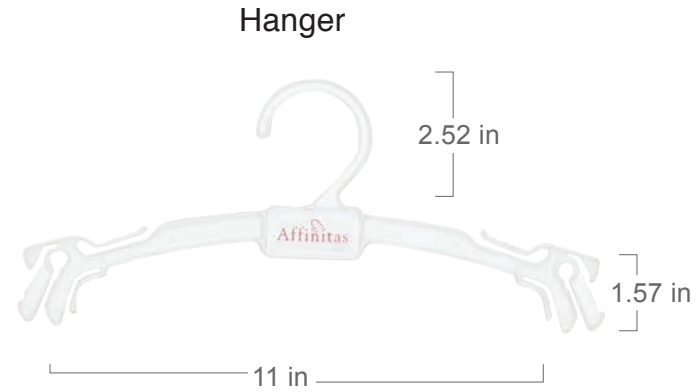

### Band Conversion

USA	30	32	34	36	38
UK	30	32	34	36	38
France	80	85	90	95	100
Italy	0	1	2	3	4
Australia	8	10	12	14	16
Japan	65	70	75	80	85
Europe	65	70	75	80	85
Intl / China	65	70	75	80	85

### Panties

USA/UK	XS	S	M	L	XL	XXL
France	XS	S	M	L	XL	XXL
Italy	XS	S	M	L	XL	XXL
Australia	XS	S	M	L	XL	XXL
Japan	S	M	L	XL	XXL	3XL
Europe	XS	S	M	L	XL	XXL
Intl / China	S	M	L	XL	XXL	3XL

Styles Without Underwire:  
Camisole / Chemise / Babydoll / Bustier

USA/UK	XS	S	M	L	XL
France	XS	S	M	L	XL
Italy	XS	S	M	L	XL
Australia	XS	S	M	L	XL
Japan	S	M	L	XL	XXL
Europe	XS	S	M	L	XL
Intl / China	S	M	L	XL	XXL

All items come with standard Affinitas packaging (hanger, hangtag, UPC tag, inner label and care label)